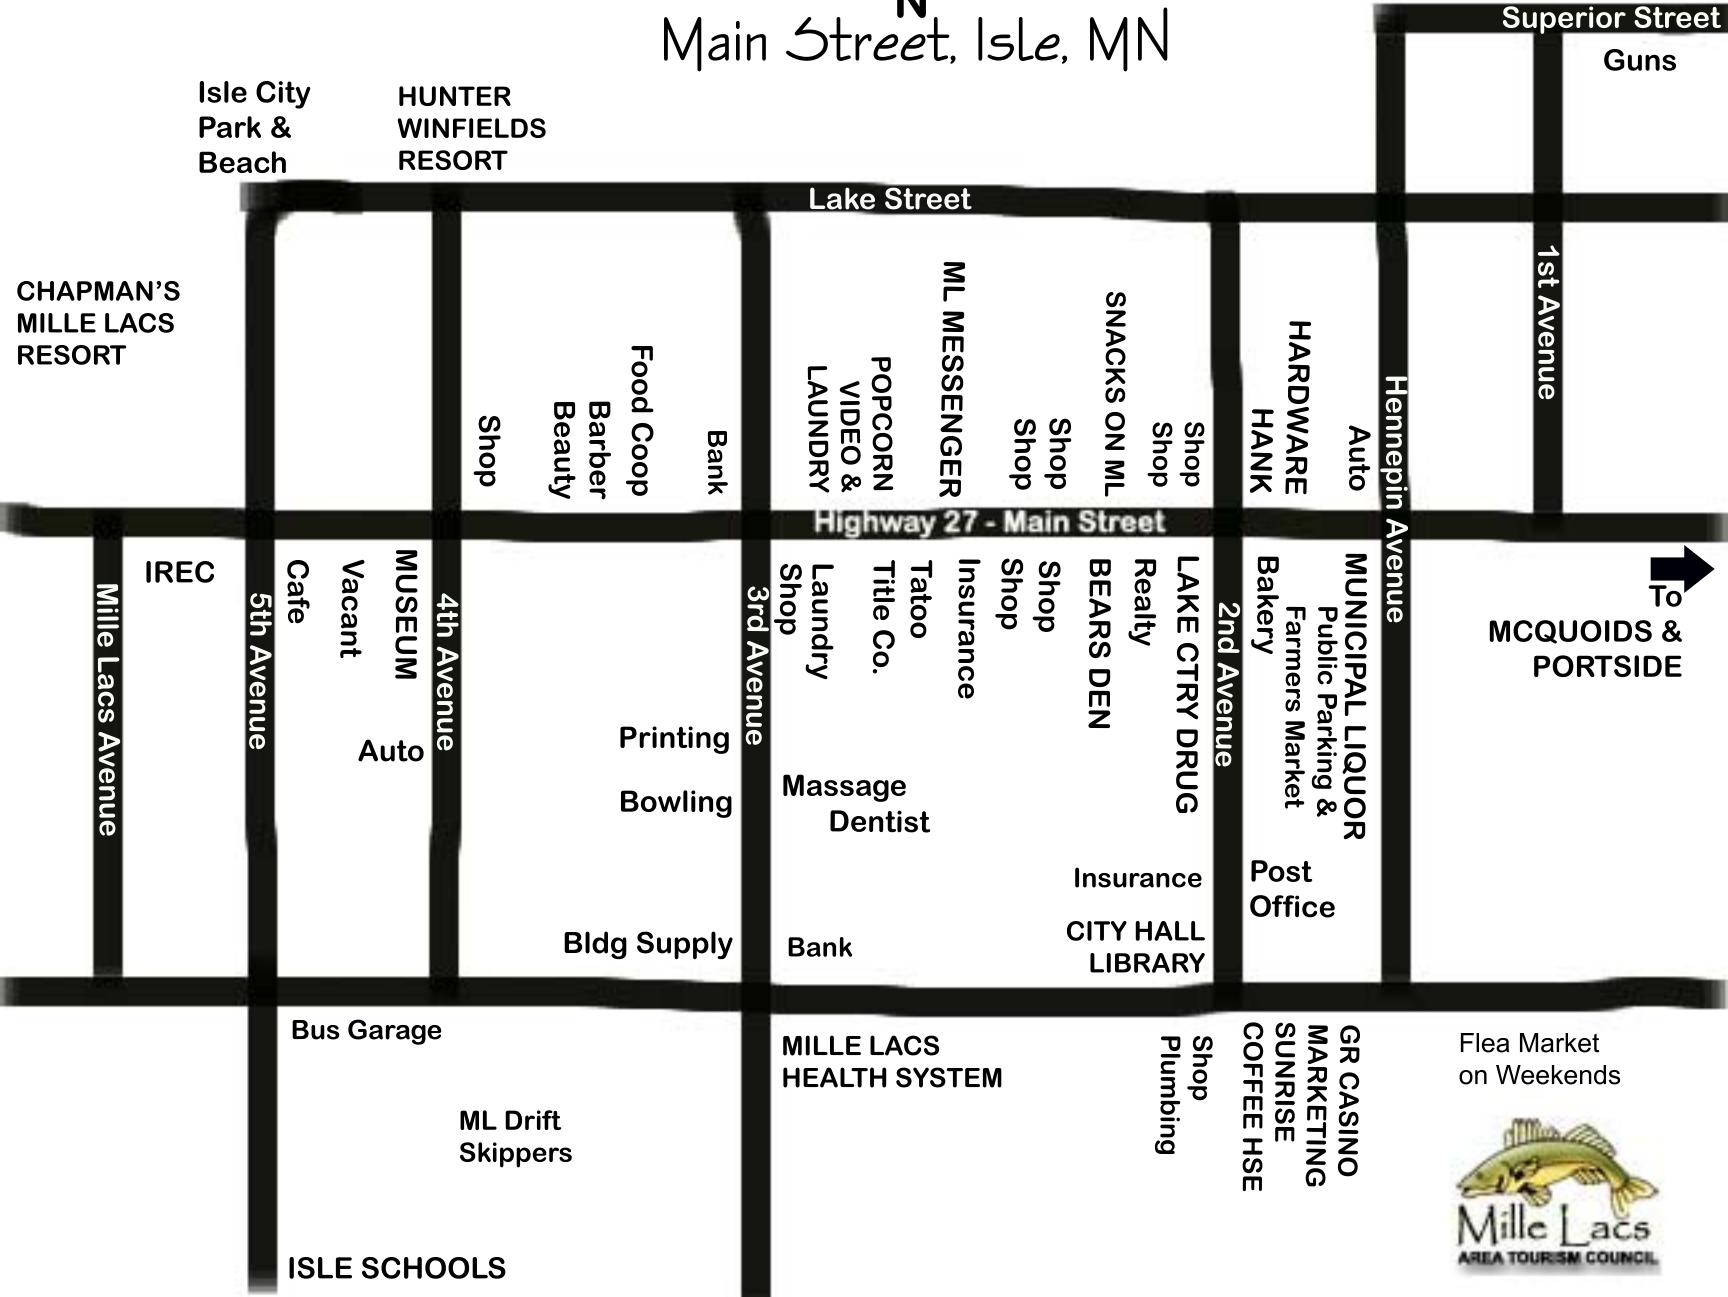

Main Street, Isle, MN

Superior Street

Guns

Isle City
Park &
Beach

HUNTER
WINFIELDS
RESORT

Lake Street

1st Avenue

Hennepin Avenue

Auto
HARDWARE
HANK

Shop
Shop
SNACKS ON ML

ML MESSENGER

POPCORN
VIDEO &
LAUNDRY

Bank
Food Coop
Barber
Beauty
Shop

CHAPMAN'S
MILLE LACS
RESORT

Highway 27 - Main Street

MCQUOIDS &
PORTSIDE

MUNICIPAL LIQUOR
Public Parking &
Farmers Market
Bakery

LAKE CTRY DRUG

BEARS DEN

Shop
Shop

Insurance

Tattoo
Title Co.

Laundry
Shop

Massage
Dentist

3rd Avenue

2nd Avenue

IREC

5th Avenue

Mille Lacs Avenue

Bus Garage

ML Drift
Skippers

MILLE LACS
HEALTH SYSTEM